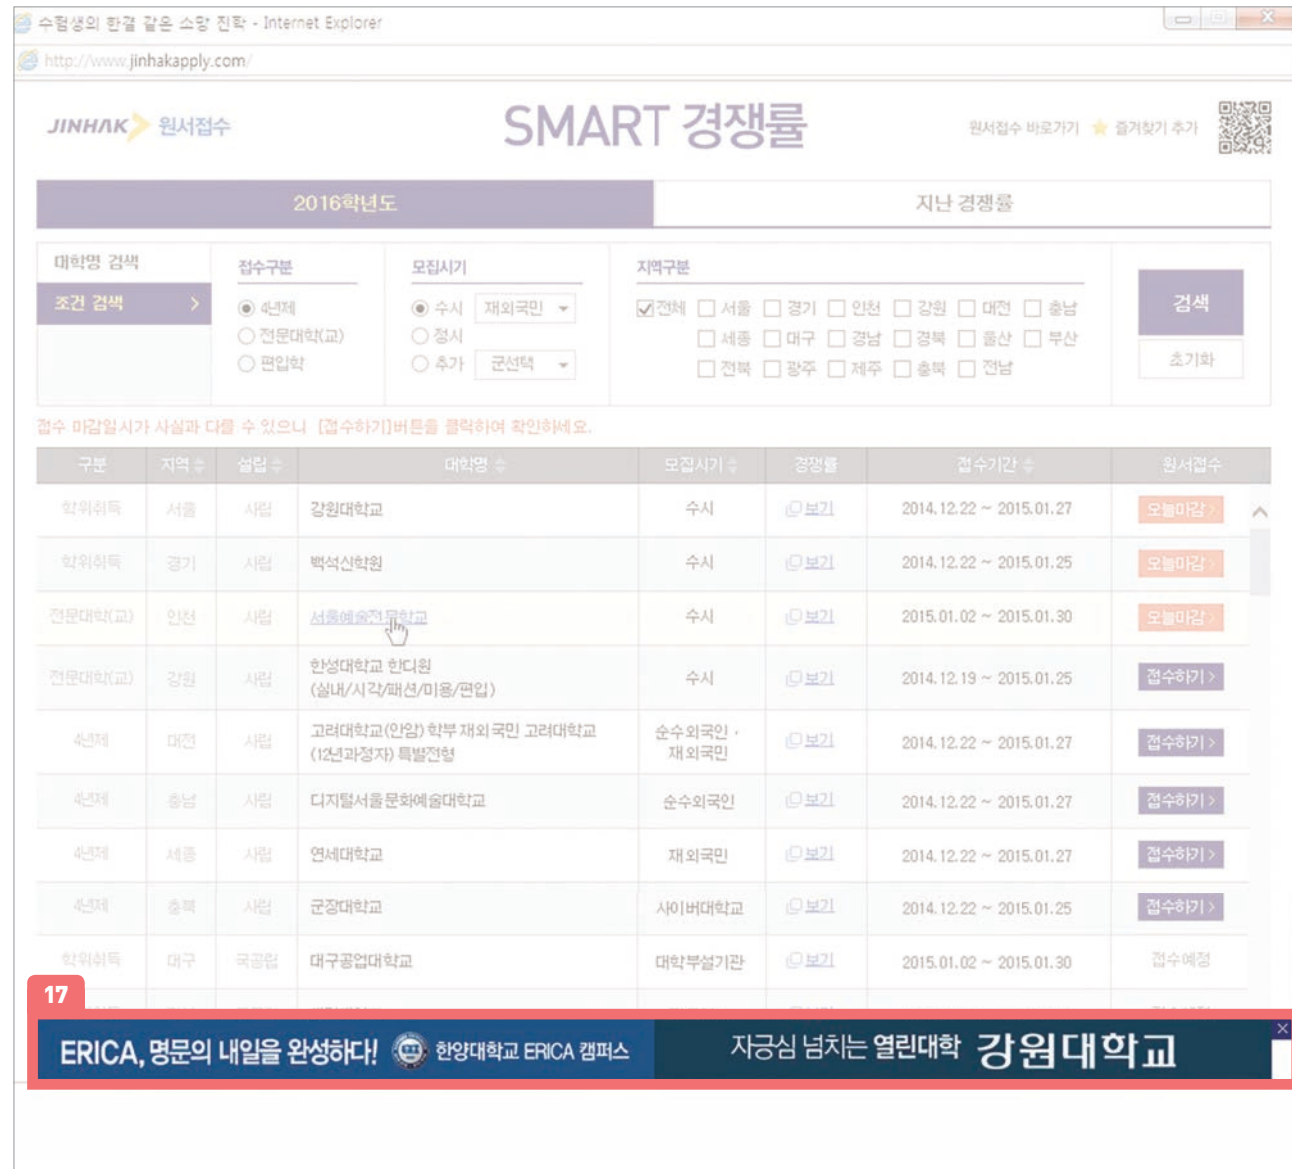

진학어플라이닷컴 서브⁺

www.jinhakapply.com

02 모바일광고⁺

17 어플라이 스마트 경쟁률 하단배너 | ₩ 20,000,000 (6개월)

사이즈	470 x 49 pixel	형태	GIF / 5구좌 랜덤
이미지	로고 이미지만 사용	배경	자유구성
배너테두리	없음 * 필수		
최소 여백	상하 7px, 좌우 15px (배경은 가이드 제외)		
폰트	#ffffff / 한글 : 윤고딕 540 17.5pt 자간 -75, 영문 및 숫자 : Din Regular 18.5pt 자간-50 기준점-1